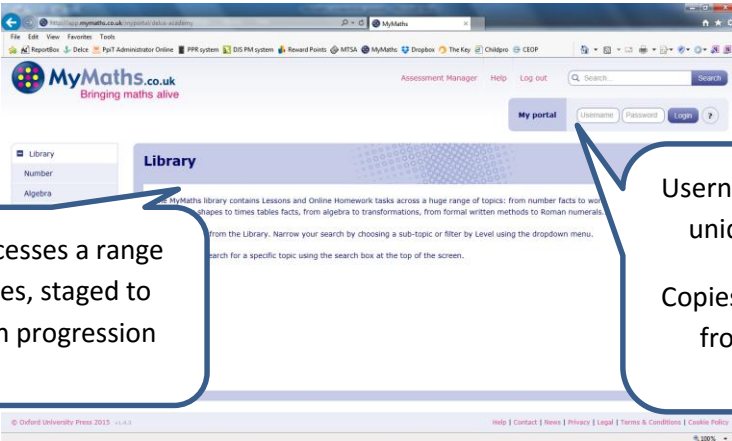

<http://www.mymaths.co.uk/>

School log in information delce square

Library accesses a range of activities, staged to assist with progression

Username and password unique to each child
Copies of letter available from class teacher

List of tasks set by class teacher.

Click on these to access activity.
Can choose need practice or start homework

Can look at completed tasks and revisit later in year